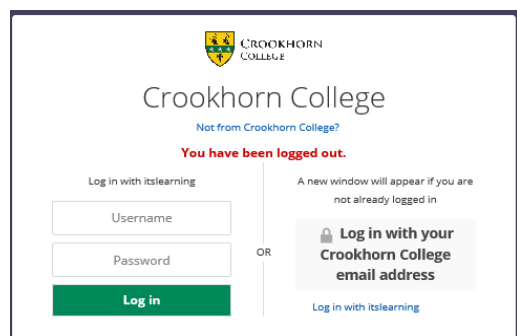

Or:

From the main College website on a computer, click the green mortarboard logo

Or:

From the main College website on a mobile device:

click the menu button and then the green mortarboard logo

Click **Log in with Its Learning** and then...

on the left hand side of the log in screen please enter the *username* and *password* that you have been given and press **Log In**

This is different to how the students' login – they should login with their Crookhorn College email address