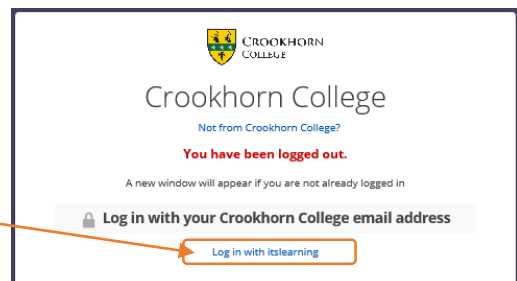

Or:

From the main College website on a computer, click the green mortarboard logo

Or:

From the main College website on a mobile device:

click the menu button and then the green mortarboard logo

Click **Log in with Its Learning** and then...

on the left hand side of the log in screen please enter the *username* and *password* that you have been given and press **Log In**

This is different to how the students' login – they should login with their Crookhorn College email address