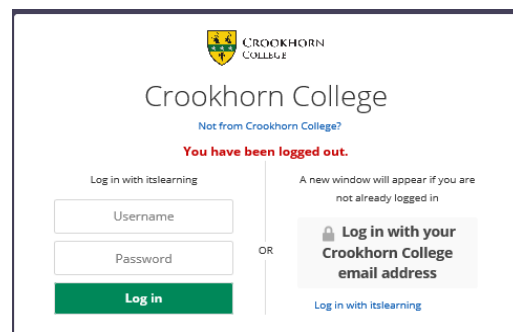

visit <https://crookhorncollege.itslearning.com/>

Or:

From the main College website on a computer, click the green mortarboard logo

Or:

From the main College website on a mobile device:

click the menu button and then the green mortarboard logo

Click **Log in with Its Learning** and then...

on the left hand side of the log in screen please enter the *username* and *password* that you have been given and press **Log In**

This is different to how the students' login – they should login with their Crookhorn College email address